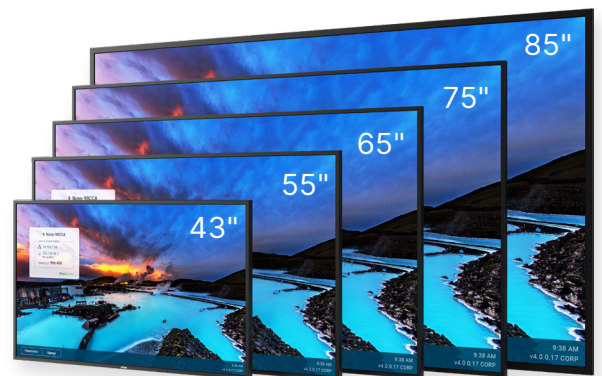

NovoDisplay DK series

All-in-One Professional Display
Digital Signage & Wireless Collaboration

Overview

The NovoDisplay DK4 series is an Ultra HD 4K large display solution for business digital signage that supports both landscape and portrait display modes. With built-in Digital Signage and Wireless Collaboration, NovoDisplay can easily publish digital signage content or switch to presentation mode for sharing your screen anytime. This series is available for various display sizes, suitable for commercial applications such as hospitality, retail, education and business.

Exceptional visual performance

With 4K-UHD resolution, a wide viewing angle, high brightness, anti-glare screen, and an ultra-narrow bezel, the DK Series delivers clear, vivid visuals and an immersive viewing experience from any angle.