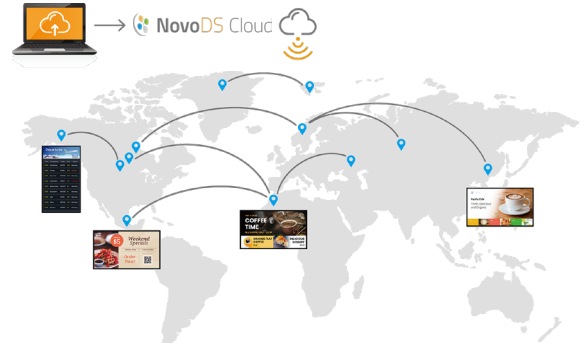

Key Features

Digital Signage

The built-in digital signage solution is easy to set up and manage via the optional NovoDS Cloud service or included NovoDS Studio software.

The user can toggle between the Wireless Collaboration and Digital Signage function to maximise the use of the display at any time.

Exceptional visual performance

With 4K-UHD resolution, a wide viewing angle, high brightness, anti-glare screen, and an ultra-narrow bezel, the DK Series delivers clear, vivid visuals and an immersive viewing experience from any angle.

NovoDS Cloud

A cloud-based platform for managing NovoDS devices and content anytime, anywhere - with role-based access, interactive widgets, and ready-to-use design templates.

Support Landscape & Portrait Installation